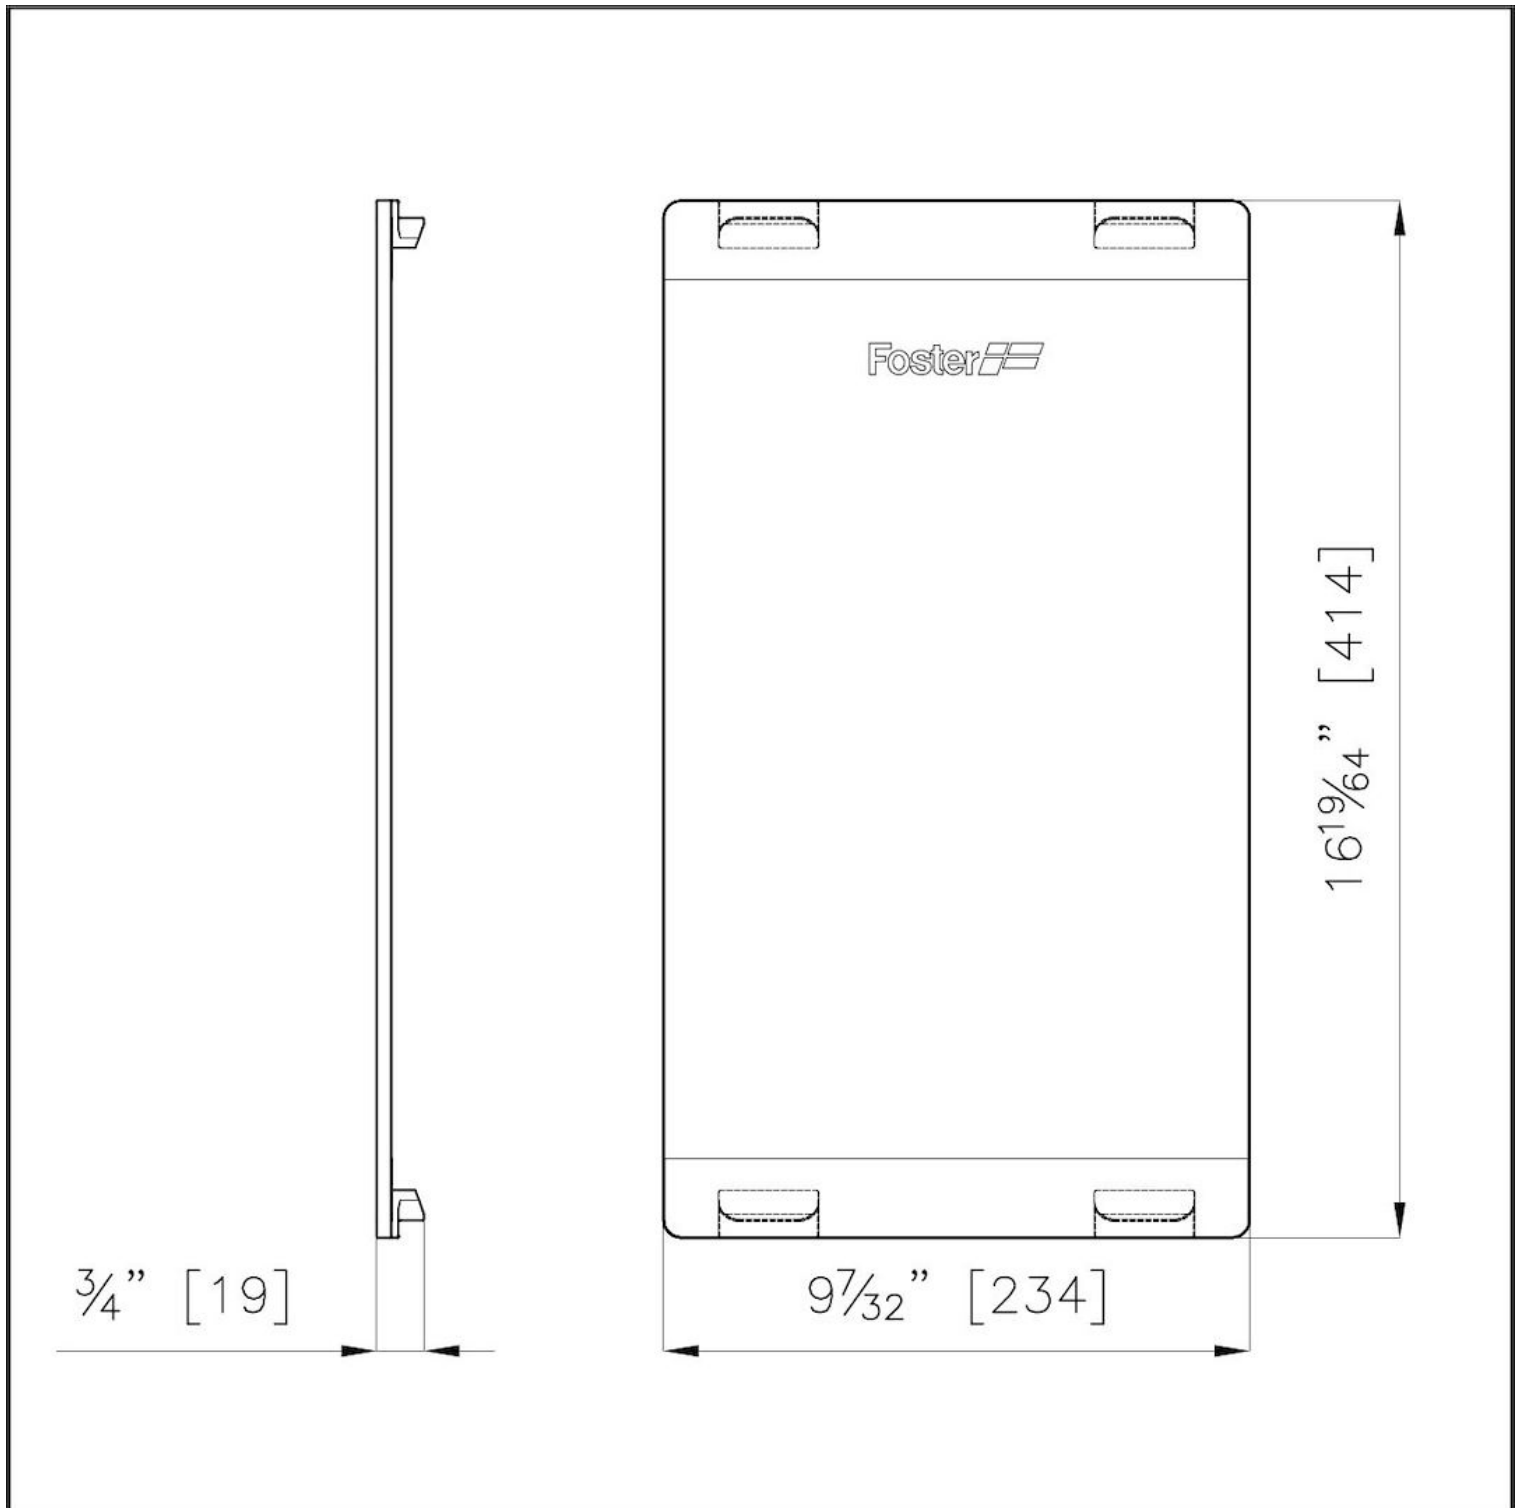

Glass chopping board

Accessories e Complements

Code: 8631 300

DETAILS

Material Crystal

Sink accessories Crystal cutting boards

Dimensions 23,4x41,4 cm

TECHNICAL DATA